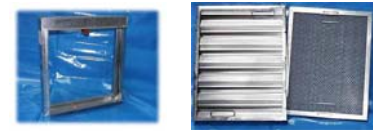

TOTALDUCT
UNIT 41 WILFORD INDUSTRIAL EST
WILFORD, NOTTINGHAM. NG11 7EP
TEL 0115 914 4885 FAX 0115 914 4886
EMAIL - SALES@TOTALDUCT.COM

Design and Build Air Movement and Fabrication Specialists.

We also make a support system for flat roofs called TIPTOE. Ask us to send details or download details from our web site